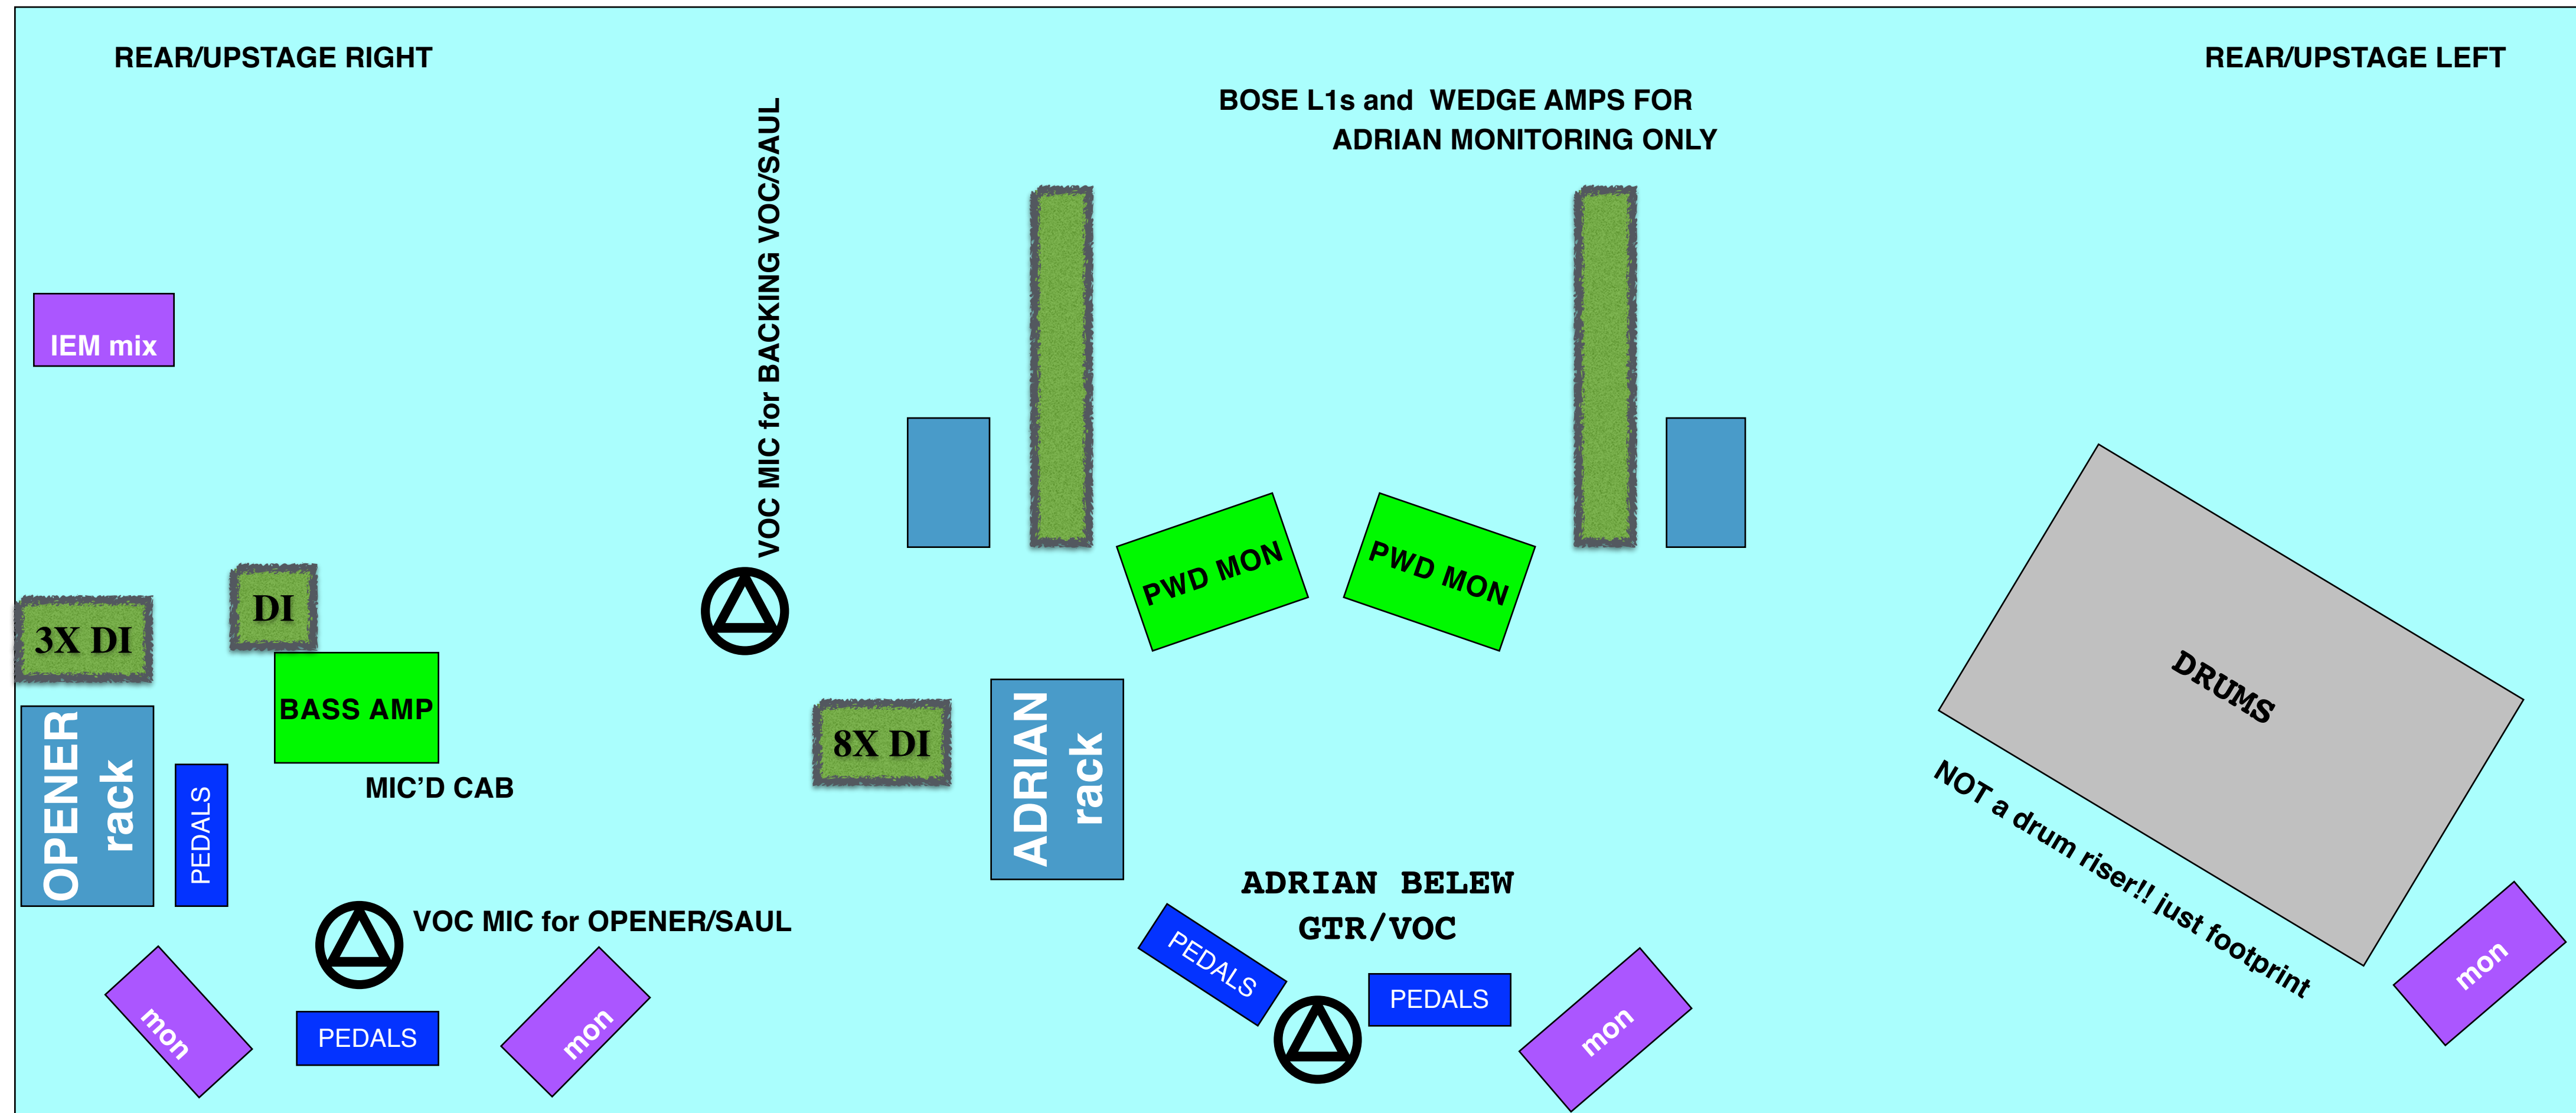

andre@guitartour.net

1-732-233-5554

ADRIAN BELEW POWER TRIO: STAGE PLOT

INCLUDES: SOLO OPENING ACT PRODUCTION (SR)

AUDIENCE L

AUDIENCE R

NOTE: OPENER WILL PERFORM ALSO W HEADLINER AT "BACKING VOC" MIC POSITION

NOTE: FOR ADRIAN'S SET, OPENER WILL PLAY GTR & ADDED KEYBOARD RIG, DI OUTPUTS SAME AS DURING OPENING SET.

AMPLIFIER/CAB

PEDALS/EFFECTS

MONITOR WEDGE

DIRECT BOX(es)

VOCAL MICROPHONE